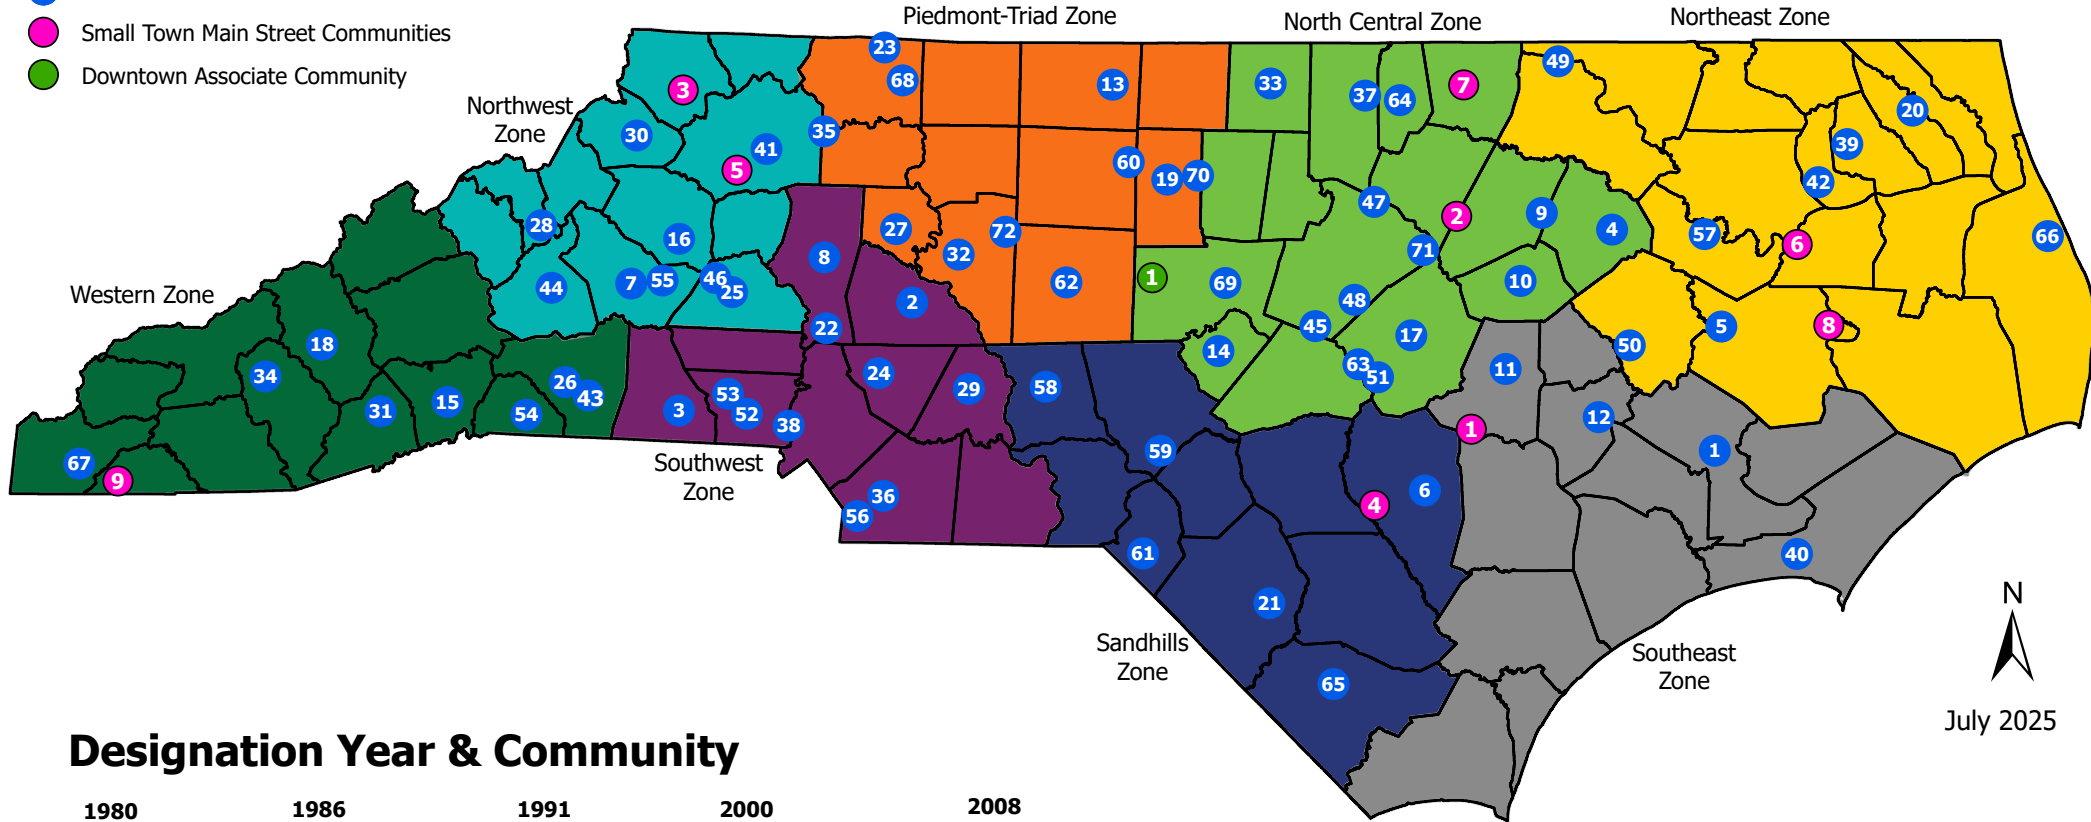

North Carolina Main Street and Small Town Main Street Communities

- Main Street Communities
- Small Town Main Street Communities
- Downtown Associate Community

July 2025

Designation Year & Community

1980	1986	1991	2000	2008	2015	2018	2023
1 New Bern	15 Hendersonville	27 Mocksville	38 Belmont	3 West Jefferson	50 Ayden (STMS 2006-2015)	60 Elon	70 Mebane
2 Salisbury	16 Lenoir	28 Spruce Pine	39 Hertford	4 Roseboro	51 Benson (STMS 2008-2015)	61 Laurinburg	71 Zebulon
3 Shelby	17 Smithfield	1993	40 Morehead City	2009	52 Bessemer City (STMS 2011-2015)	2020	2025
4 Tarboro	18 Waynesville	29 Albemarle	41 North Wilkesboro	48 Garner	53 Cherryville (STMS 2012-2015)	62 Asheboro	72 Thomasville
5 Washington	1988	30 Boone	42 Edenton	49 Roanoke Rapids	54 Tryon (STMS 2007-2015)	63 Dunn	1 Siler City
6 Clinton	19 Burlington	31 Brevard	43 Forest City	5 Wilkesboro	55 Valdese (STMS 2013-2015)	64 Henderson	
7 Morganton	20 Elizabeth City	32 Lexington	44 Marion	2010	56 Waxhaw (STMS 2009-2015)	2021	
8 Statesville	21 Lumberton	1995	45 Fuquay-Varina	6 Plymouth	57 Williamston (STMS 2003-2015)	65 Whiteville	
9 Rocky Mount	22 Mooresville	33 Roxboro	46 Hickory	7 Warrenton	2016	2022	
10 Wilson	23 Mount Airy	34 Sylva	47 Wake Forest	8 Belhaven	58 Troy (STMS 2010-2016)	66 Manteo	
11 Goldsboro	1990	35 Elkin		9 Hayesville	59 Aberdeen	67 Murphy	
12 Kinston	24 Concord	36 Monroe				68 Pilot Mountain	
13 Reidsville	25 Newton	37 Oxford				69 Pittsboro (STMS 2011-2022)	
14 Sanford	26 Rutherfordton						